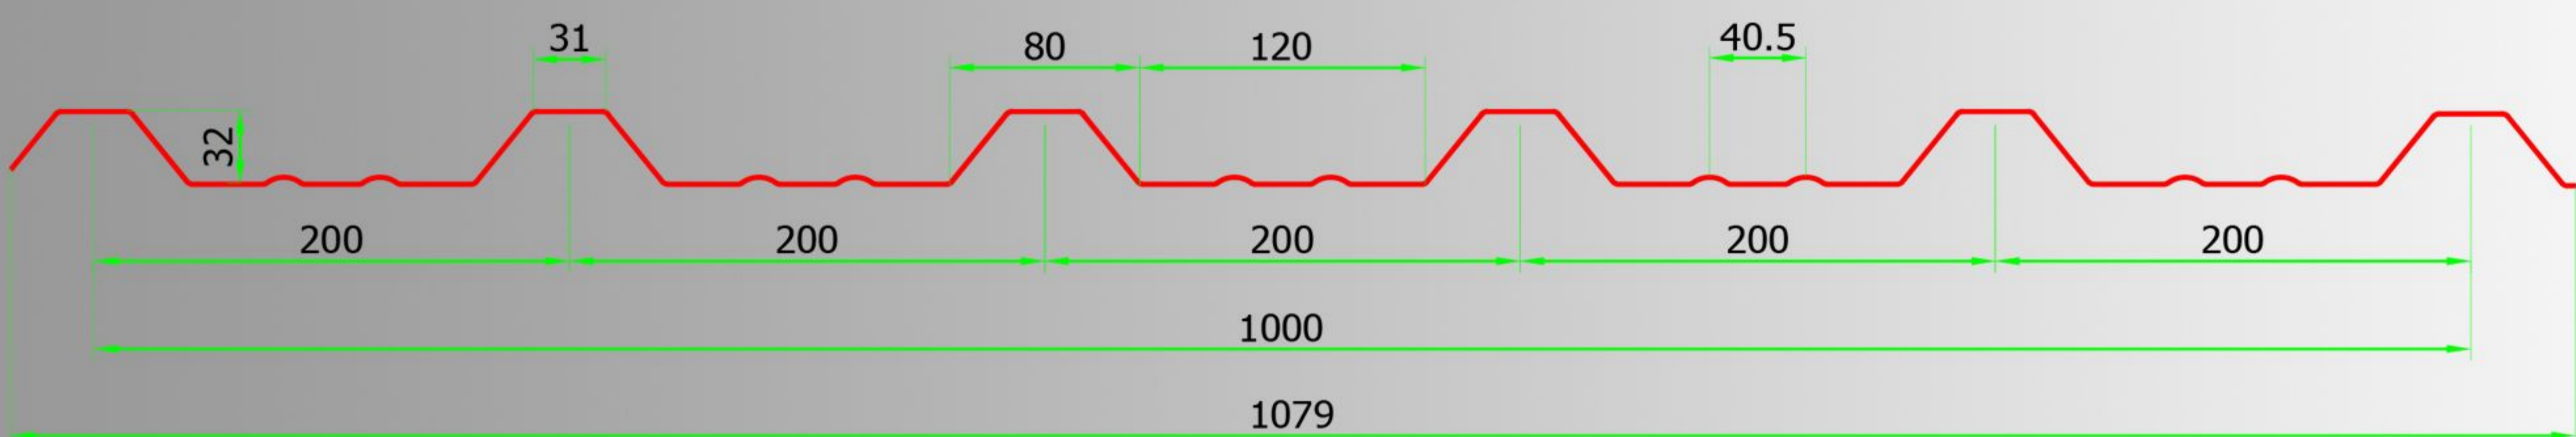

Cristal: 7500 - 10000 - 12000mm

PolycRoof 32/200_1000

Stock

Opal: 7500 - 10000 - 12000mm

Cristal: 7500 - 10000 - 12000mm

PolycRoof 30/275_1100

Stock

*Bajo Pedido