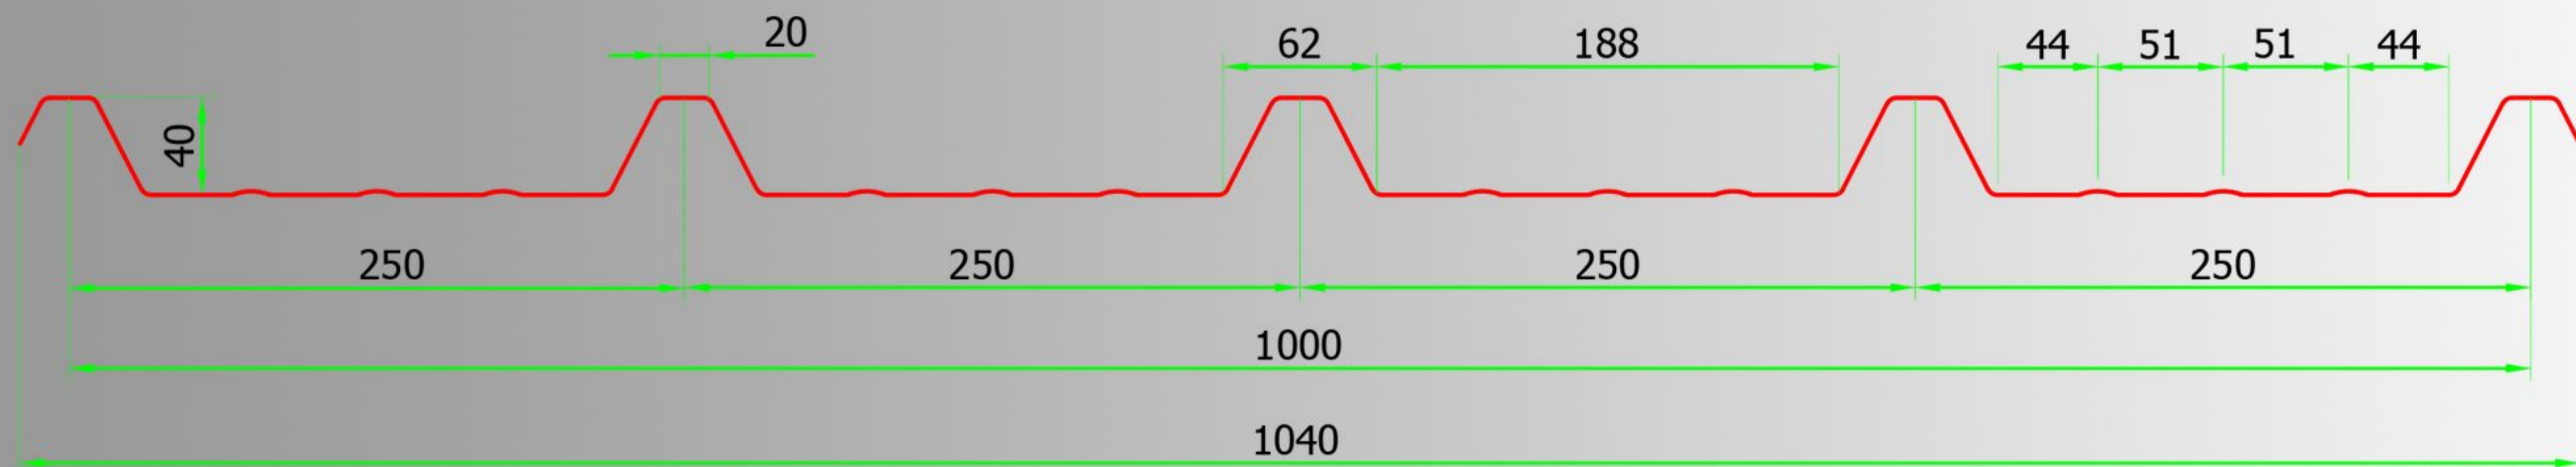

PolycRoof 40/250_1000 (60-190)