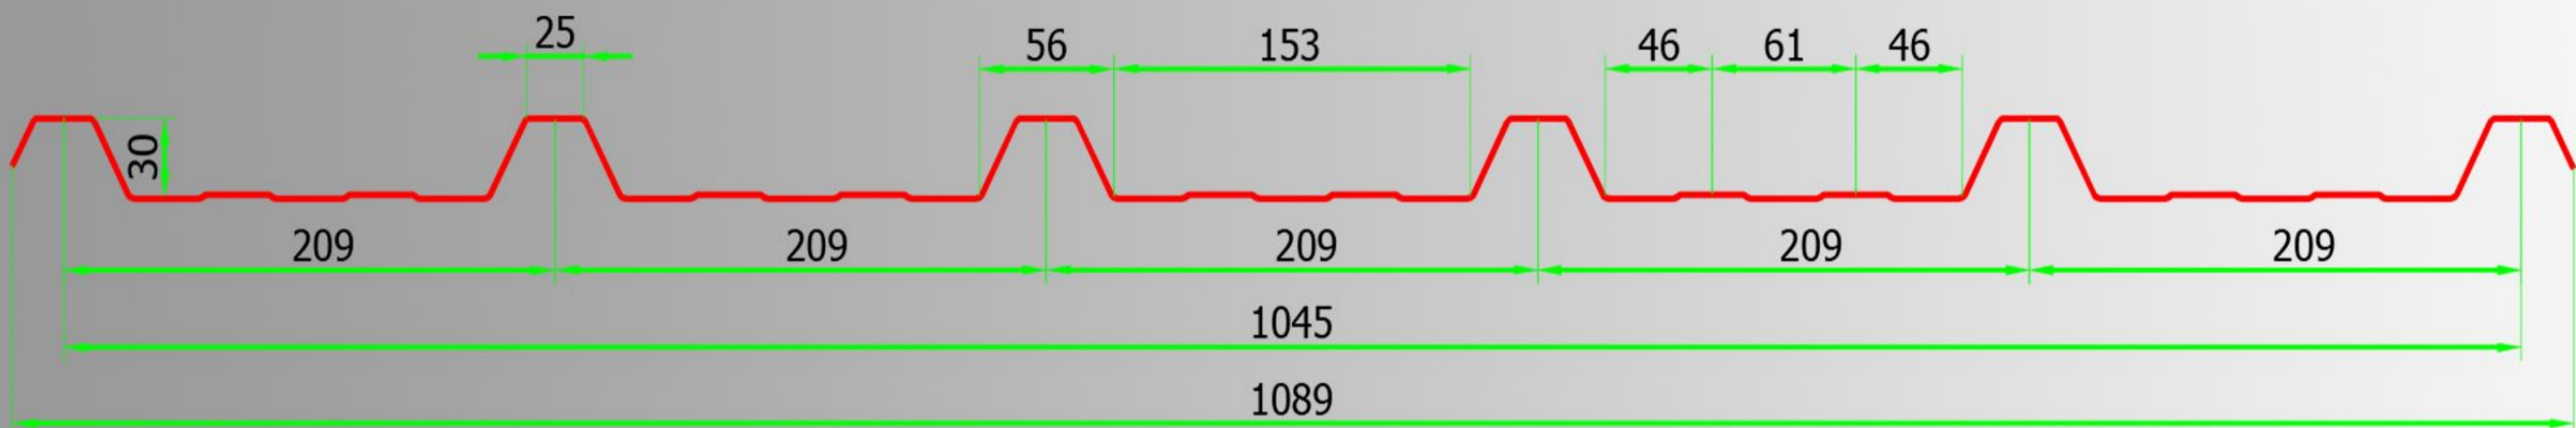

PolycRoof 30/209_1045