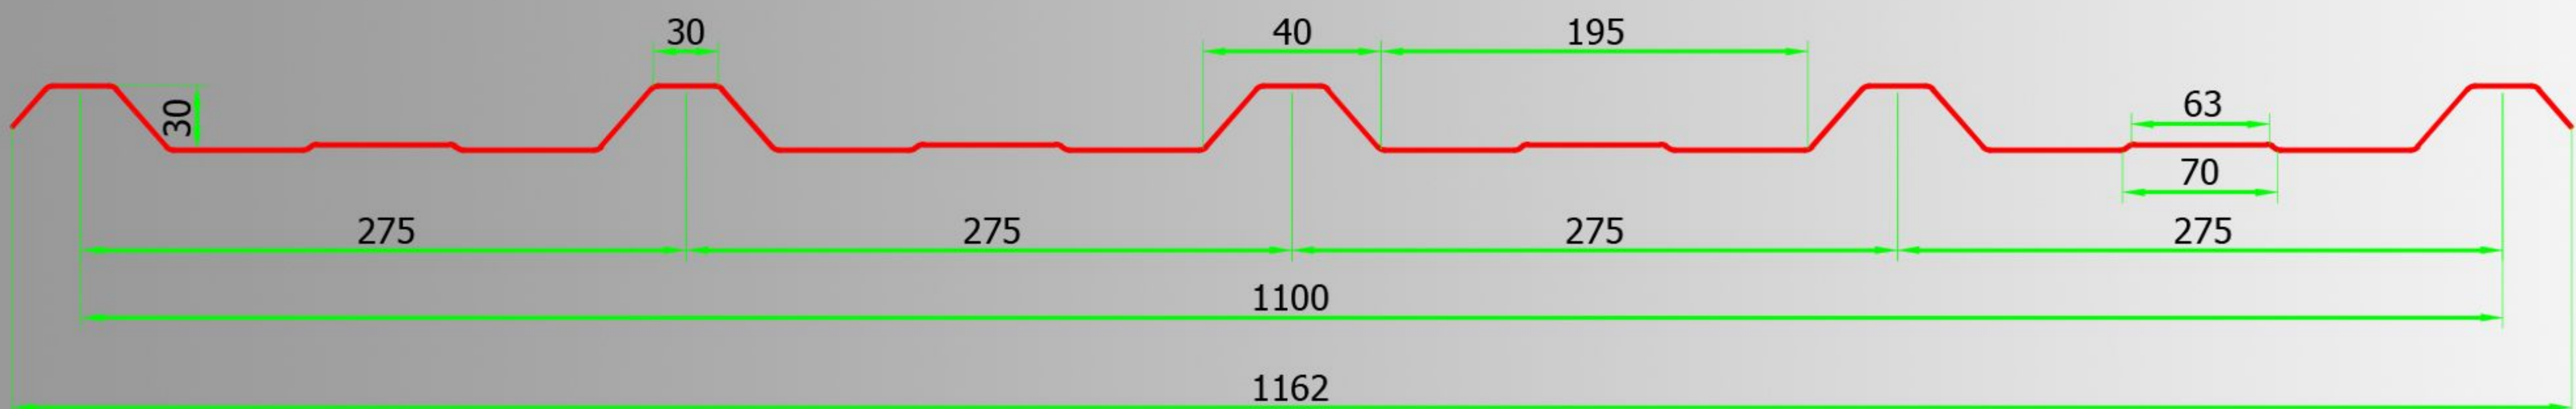

Cristal: 7500 - 10000 - 12000mm

PolycRoof 32/200_1000

Stock

Opal: 7500 - 10000 - 12000mm

Cristal: 7500 - 10000 - 12000mm

PolycRoof 30/275_1100

Stock

*Bajo Pedido