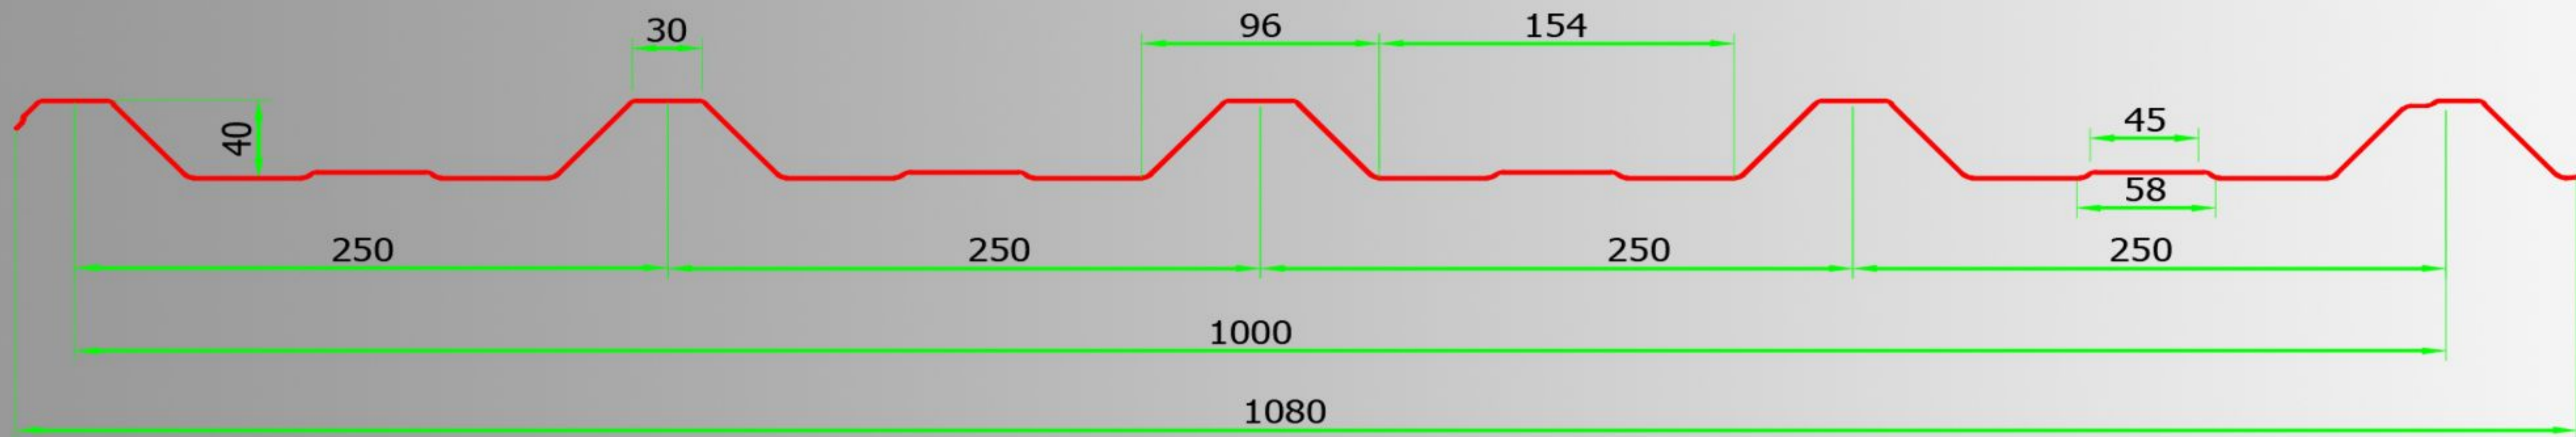

Polycarbonatos Compactos Corrugados

PolycRoof 40/250_1000